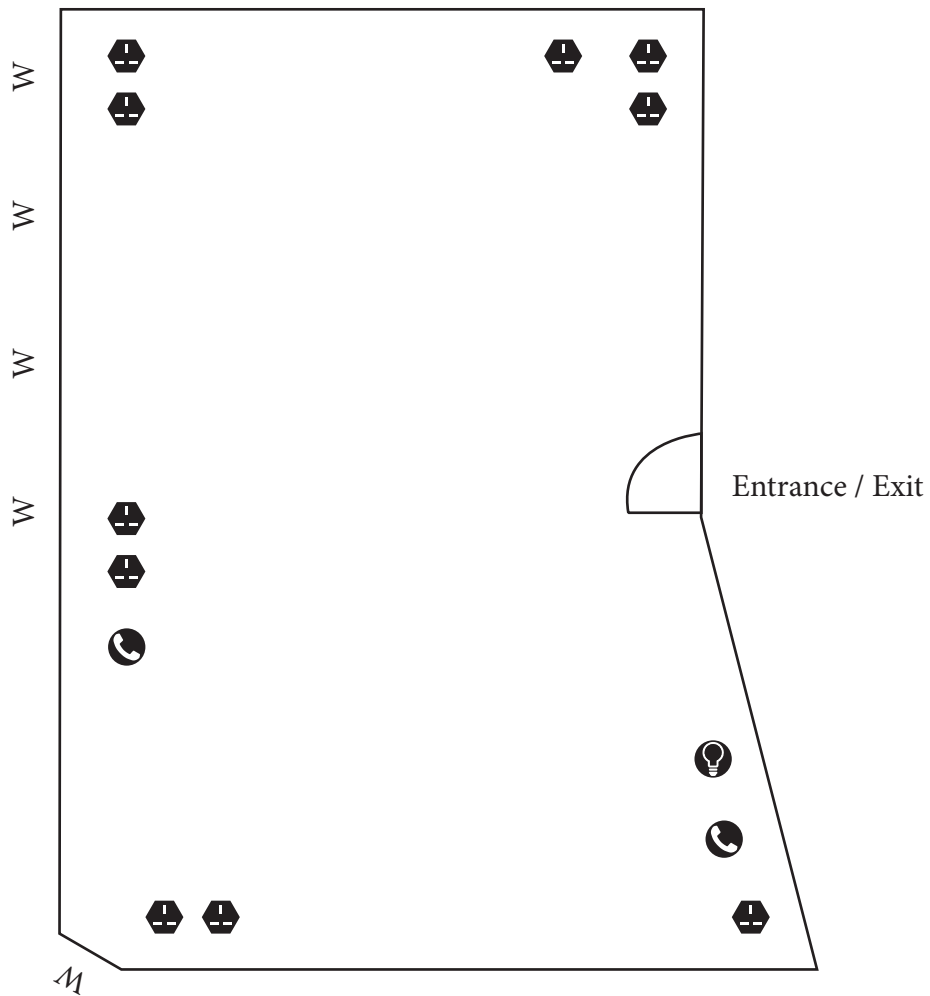

Kenmare Suite

Kenmare Suite	
M	4.9 L x 3 W x 2.2 H
F	16 L x 9.1 W x 7.3 H

Features Legend			
	Telephone Lines		WIFI Throughout
	Air Conditioning		Sockets
	Light Switches (programming)		